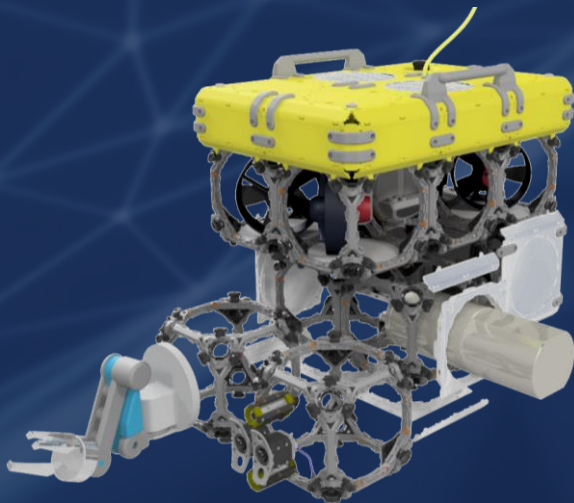

**BETTER UNDERSTAND
ENVIRONMENT**

PROTECT HABITAT

OUR MODULAR SENSOR- PLATTFORM

**USE OF INNOVATIVE
TECHNOLOGIES AND
SMART PROCESSES**

MULTIPLE USE ABILITY

**WIDE RANGE OF
APPLICATIONS**

ROV

AGILE
POWERFULL

**OFFSHORE - HARBOR
- FISHFARM**

**CLEANING
MAINTENANCE**

ROV

AGILE
POWERFULL

**OFFSHORE - HARBOR
- FISHFARM**

CLEANING
MAINTENANCE

ROCV

THOUGH
GROUNDED

**INSHORE - COAST -
SEABED**

RESEARCH
MONITORING

ROV

AGILE
POWERFULL

**OFFSHORE - HARBOR
- FISHFARM**

CLEANING
MAINTENANCE

ROCV

THOUGH
GROUNDED

**INSHORE - COAST -
SEABED**

RESEARCH
MONITORING

ROTV

COMPACT
PORTABLE

**SEABED - PIPELINE -
SUBSOIL**

SURVEYING
INSPECTION

HARDWARE

PORTABLE