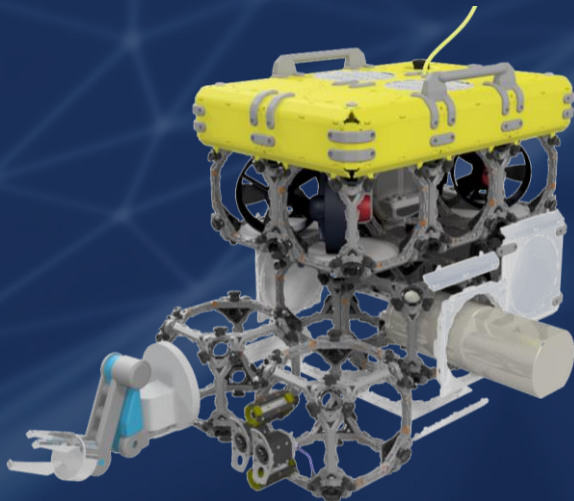

**BETTER UNDERSTAND
ENVIRONMENT**

PROTECT HABITAT

OUR MODULAR SENSOR- PLATTFORM

**USE OF INNOVATIVE
TECHNOLOGIES AND
SMART PROCESSES**

MULTIPLE USE ABILITY

**WIDE RANGE OF
APPLICATIONS**

ROV

AGILE
POWERFULL

**OFFSHORE - HARBOR
- FISHFARM**

**CLEANING
MAINTENANCE**

ROV

AGILE
POWERFULL

**OFFSHORE - HARBOR
- FISHFARM**

CLEANING
MAINTENANCE

ROCV

THOUGH
GROUNDED

**INSHORE - COAST -
SEABED**

RESEARCH
MONITORING

ROV

AGILE
POWERFULL

**OFFSHORE - HARBOR
- FISHFARM**

CLEANING
MAINTENANCE

ROCV

THOUGH
GROUNDED

**INSHORE - COAST -
SEABED**

RESEARCH
MONITORING

ROTV

COMPACT
PORTABLE

**SEABED - PIPELINE -
SUBSOIL**

SURVEYING
INSPECTION

HARDWARE

PORTABLE