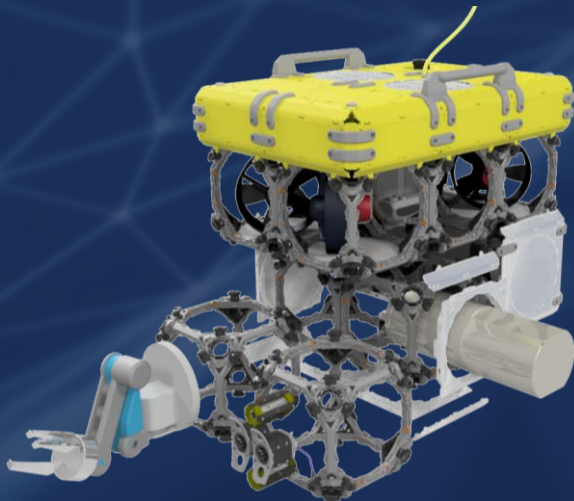

**OFFSHORE - HARBOR
- FISHFARM**

**CLEANING
MAINTENANCE**

ROV

AGILE
POWERFULL

**OFFSHORE - HARBOR
- FISHFARM**

CLEANING
MAINTENANCE

ROCV

THOUGH
GROUNDED

**INSHORE - COAST -
SEABED**

RESEARCH
MONITORING

ROV

AGILE
POWERFULL

**OFFSHORE - HARBOR
- FISHFARM**

CLEANING
MAINTENANCE

ROCV

THOUGH
GROUNDED

**INSHORE - COAST -
SEABED**

RESEARCH
MONITORING

ROTV

COMPACT
PORTABLE

**SEABED - PIPELINE -
SUBSOIL**

SURVEYING
INSPECTION

HARDWARE

PORTABLE